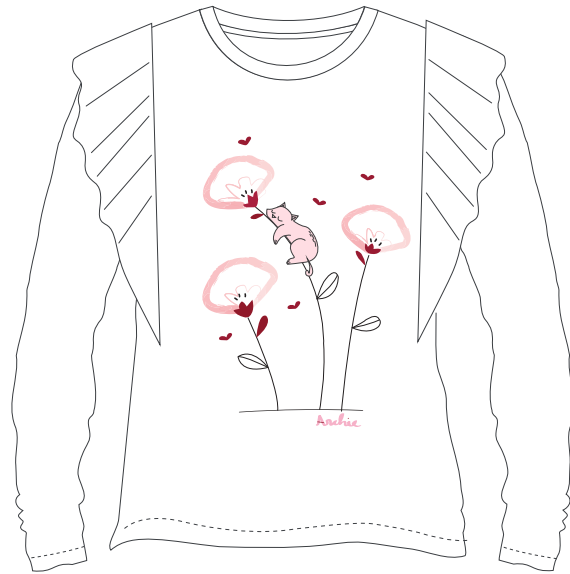

CECI " BASICA "
CHILD
4-6-8
PACK X 3

CECI " BASICA "
TEEN
10-12-14
PACK X 3

ARCHIE & REITON

PALOMA " BASICA "
CHILD-TEEN
4-6-8-10
PACK X 4