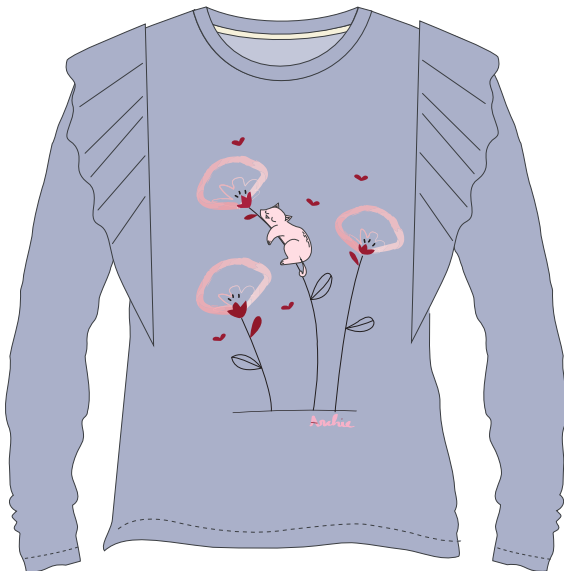

ARCHIE & REITON

PALOMA " BASICA "
CHILD-TEEN
4-6-8-10
PACK X 4