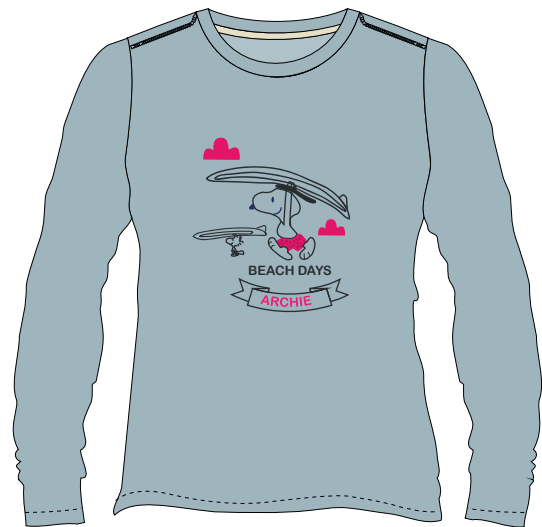

ARCHIE & REITON

MEMO " EST. VARIAS "
CHILD
4-6-8-10
PACK X 4