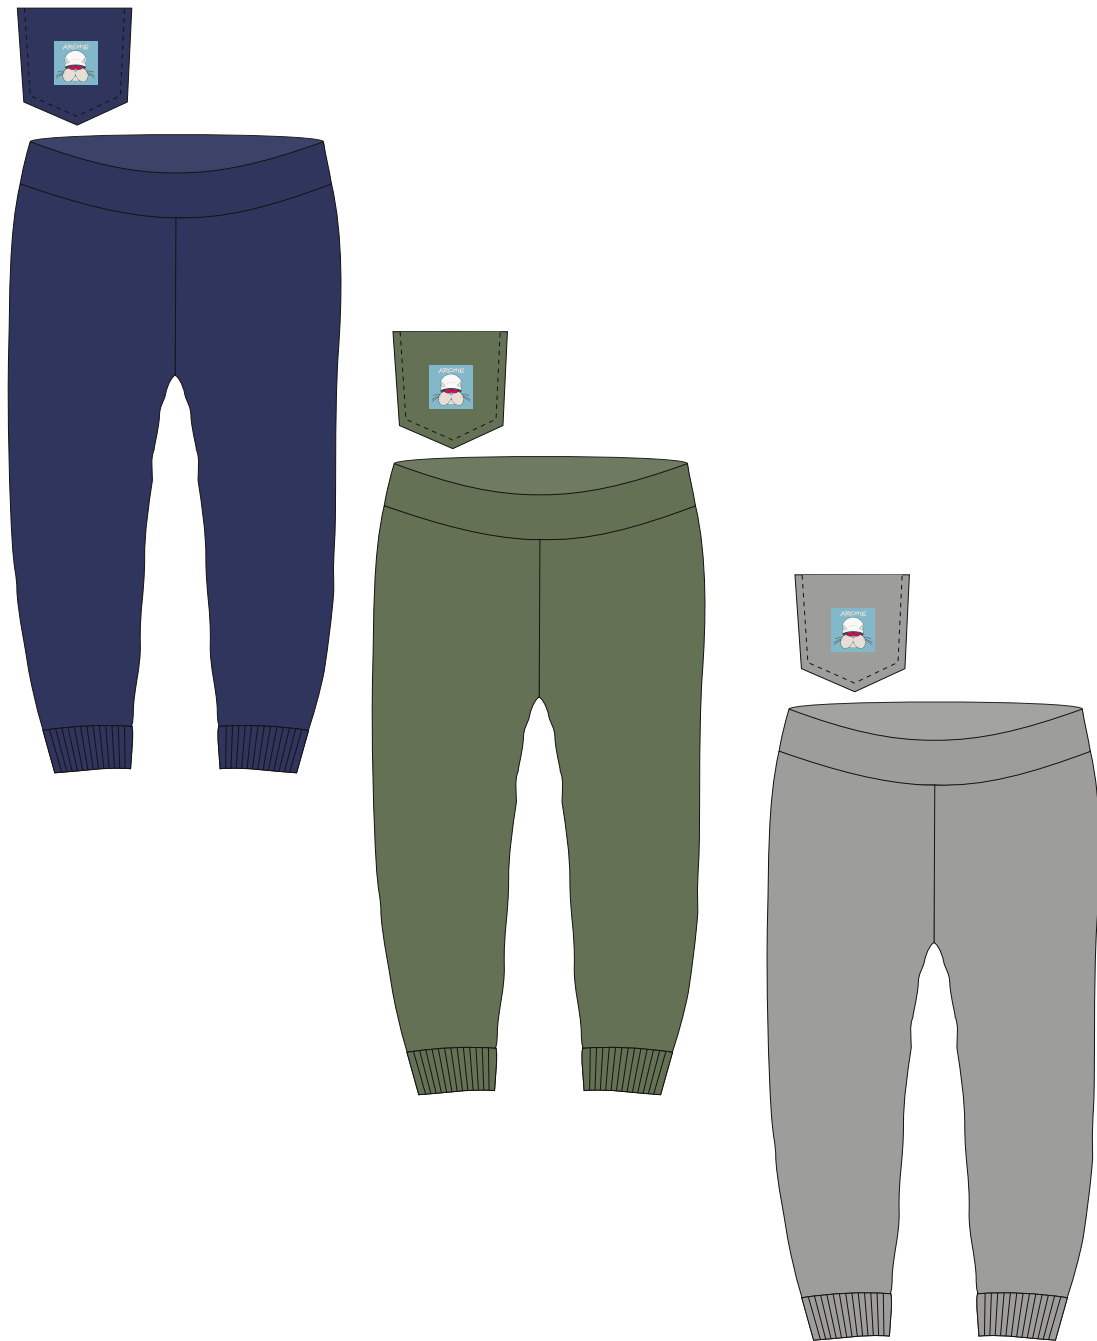

CHALECO " NYLON " UN.

BEBE

1-2-3-4

PACK X 4

ARCHIE & REITON

ART. - P1 2665

CAMP. NY. " BÁSICA " UNI
BB
1-2-3-4
PACK X 6

ARCHIE & REITON