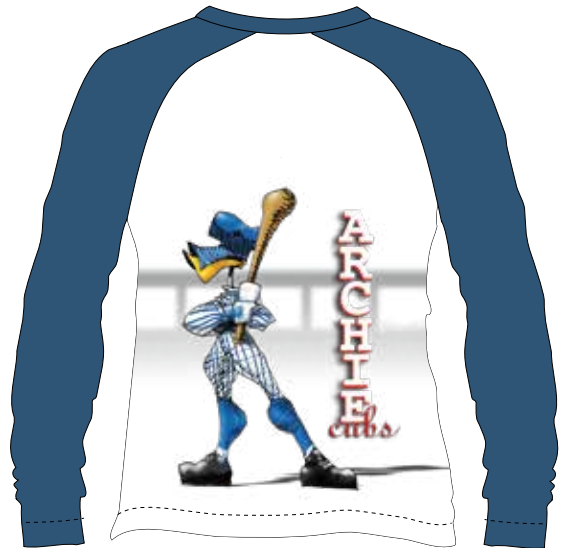

MEMO " C/HOMBRERAS "
CHILD-TEEN
6-8-10-12-14
PACK X 5

ARCHIE & REITON

ART. - PF 0051

PIPO " BÁSICA "
CHILD
4-6-8
PACK X 3

ART. - PF 0052

PIPO " BÁSICA "
TEEN
10-12-14
PACK X 3

ARCHIE & REITON

ART. - PF 0053