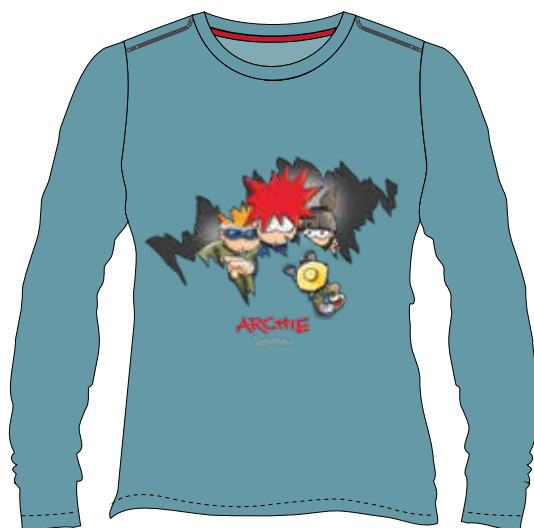

ARCHIE & REITON

ART. - P1 0009

MEMO "RIB "
CHILD
4-6-8
PACK X 3

ART. - P1 0010

MEMO "RIB "
TEEN
10-12-14
PACK X 3

ARCHIE & REITON

ART. - PF 0003

MEMO " ESTAMPADA "
CHILD
4-6-8
PACK X 3

ART. - PF 0004

MEMO " ESTAMPADA "
TEEN
10-12-14
PACK X 3

ARCHIE & REITON

ART. - PF 0005

MEMO " EST. VARIAS "
CHILD
4-6-8
PACK X 3

ART. - PF 0006

MEMO " EST. VARIAS "
TEEN
10-12-14
PACK X 3

ARCHIE & REITON

ART. - PF 0009

MEMO "SORPRESA"
CHILD
4-6-8-10
PACK X 4

ARCHIE & REITON

ART. - PF 0011

MEMO " NASCAR "
CHILD
4-6-8
PACK X 3

ART. - PF 0012

MEMO " NASCAR "
TEEN
10-12-14
PACK X 3

ARCHIE & REITON