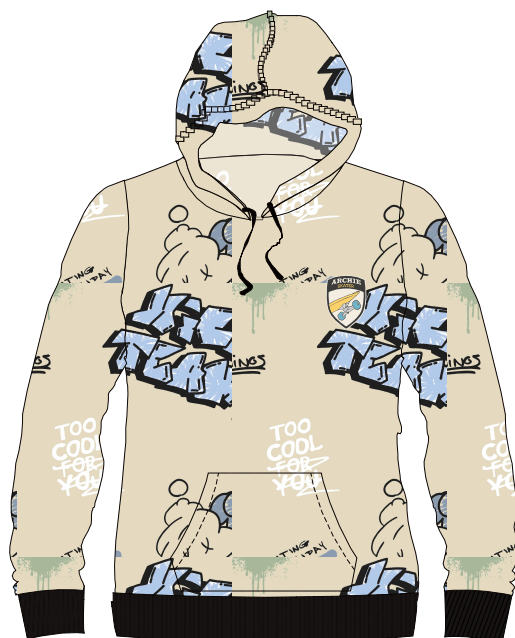

CANGURO "POLAR" UN.
CHILD
4-6-8-10
PACK X 4

ARCHIE & REITON

ART. - PF 0593

BUZO RUST. " ESTAMPADO "
CHILD
4-6-8-10
PACK X 4

ARCHIE & REITON

ART. - PF 0595

ART. - PF 0596

CANG. RUST. " ESTAMPADO " CANG. RUST. " ESTAMPADO "
CHILD TEEN
4-6-8 10-12-14
PACK X 3 PACK X 3