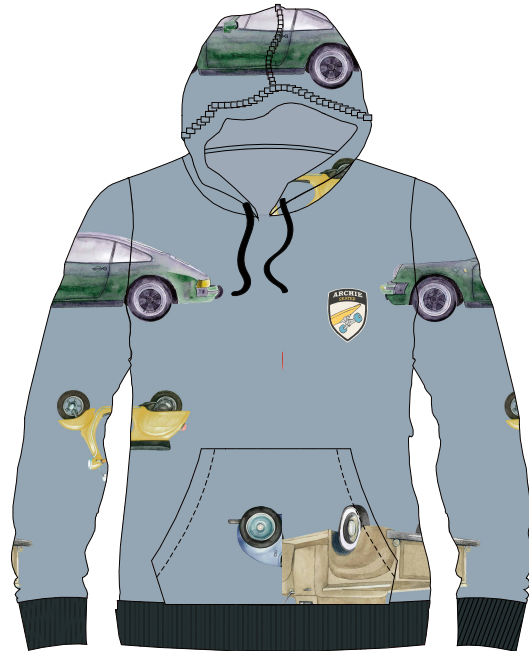

ARCHIE & REITON

ART. - PF 0561

ART. - PF 0562

CANG. FR. " ESTAMPADO " CHILD
4-6-8
PACK X 3

CANG. FR. " ESTAMPADO " TEEN
10-12-14
PACK X 3