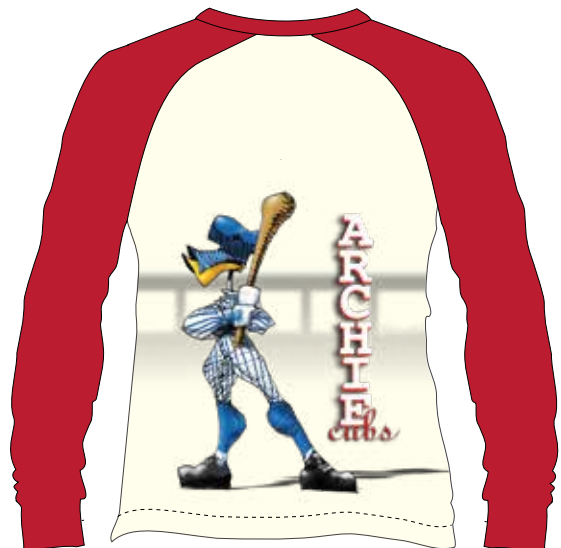

MEMO " C/HOMBRERAS "
CHILD-TEEN
6-8-10-12-14
PACK X 5

ARCHIE & REITON

ART. - PF 0051

PIPO " BÁSICA "
CHILD
4-6-8
PACK X 3

ART. - PF 0052

PIPO " BÁSICA "
TEEN
10-12-14
PACK X 3

ARCHIE & REITON

ART. - PF 0053