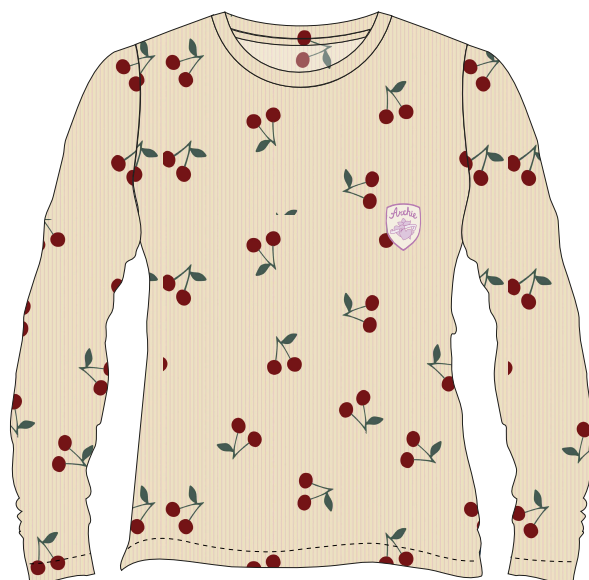

ART. - PF 1020

PUPE " VINTAGE "
TEEN
10-12-14
PACK X 3

ARCHIE & REITON

ART. - PF 1021

PUPE "AMORE "
CHILD
4-6-8
PACK X 3

ART. - PF 1022

PUPE "AMORE "
TEEN
10-12-14
PACK X 3

ARCHIE & REITON