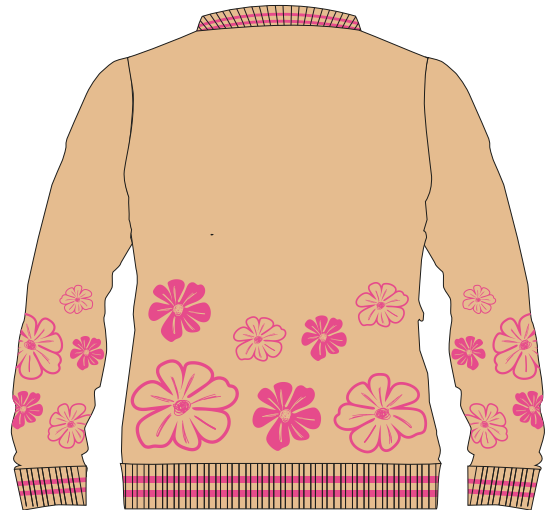

ARCHIE & REITON

ART. - PF 1715

SWEATER " FLORES " NENA
CHILD
4-6-8
PACK X 3

ART. - PF 1716

SWEATER " FLORES " NENA
TEEN
10-12-14
PACK X 3