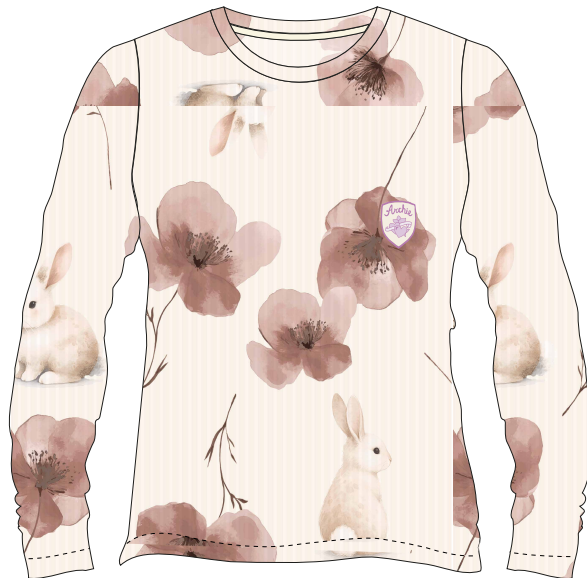

ARCHIE & REITON

ART. - PF 1029

ART. - PF 1030

PUPE MORLEY "ESTAMPADA" PUPE MORLEY "ESTAMPADA"
CHILD TEEN
4-6-8 10-12-14
PACK X 3 PACK X 3