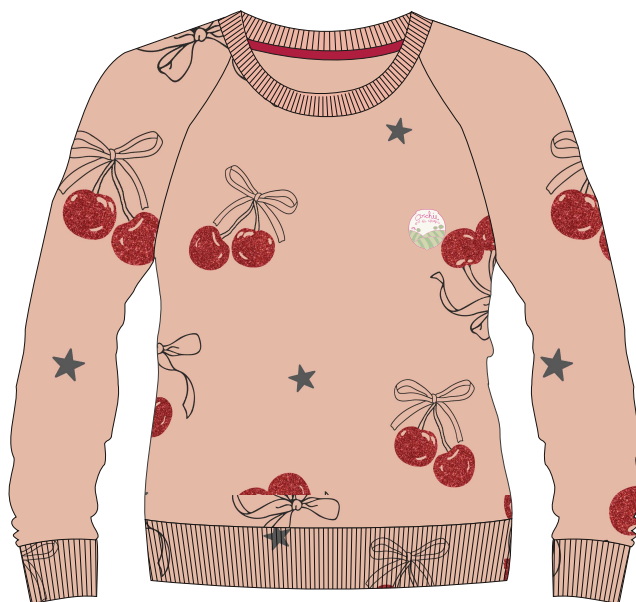

ARCHIE & REITON

ART. - PF 1513

MORENA " CEREZAS " .
CHILD
4-6-8
PACK X 3

ART. - PF 1514

MORENA " CEREZAS " .
TEEN
10-12-14
PACK X 3