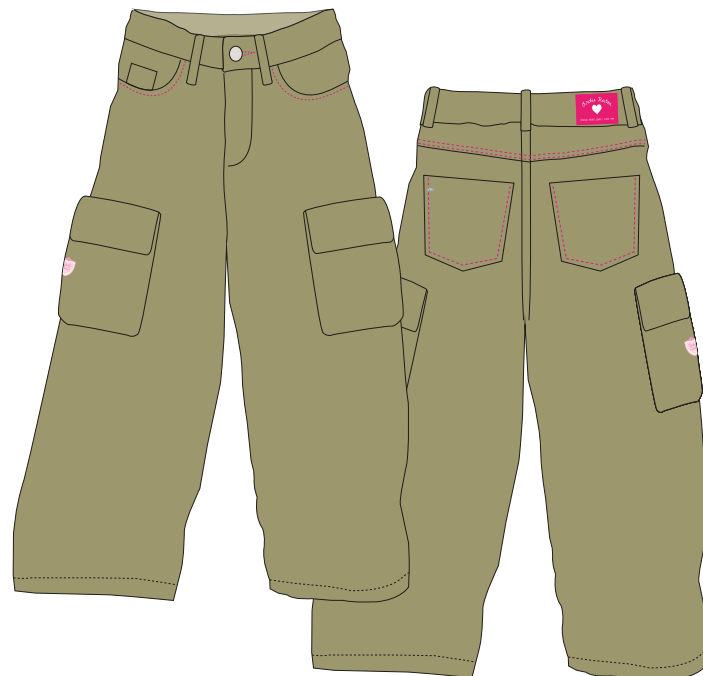

JARDINERO "JEAN" NENA
CHILD - TEEN
4-6-8-10-12
PACK X 5

ARCHIE & REITON

ART. - PF 1317

PANT. "VINTAGE" COL. NENA
CHILD
4-6-8
PACK X 3

ART. - PF 1318

PANT. "VINTAGE" COL. NENA
TEEN
10-12-14
PACK X 3

ARCHIE & REITON