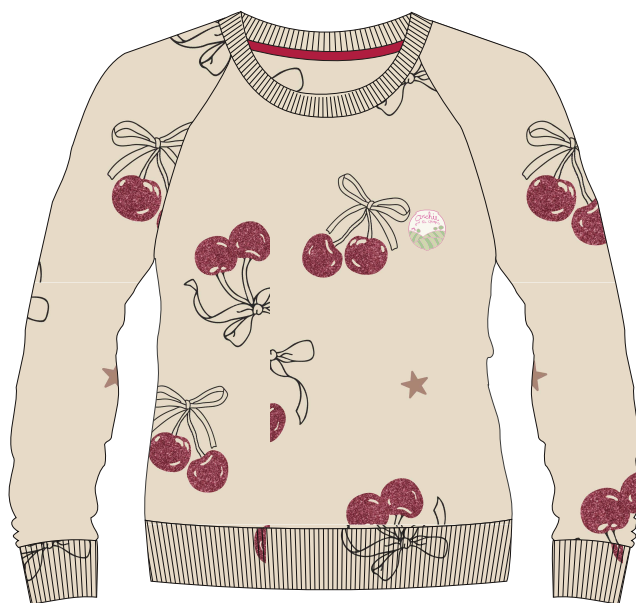

ARCHIE & REITON

ART. - PF 1513

MORENA " CEREZAS " .
CHILD
4-6-8
PACK X 3

ART. - PF 1514

MORENA " CEREZAS " .
TEEN
10-12-14
PACK X 3